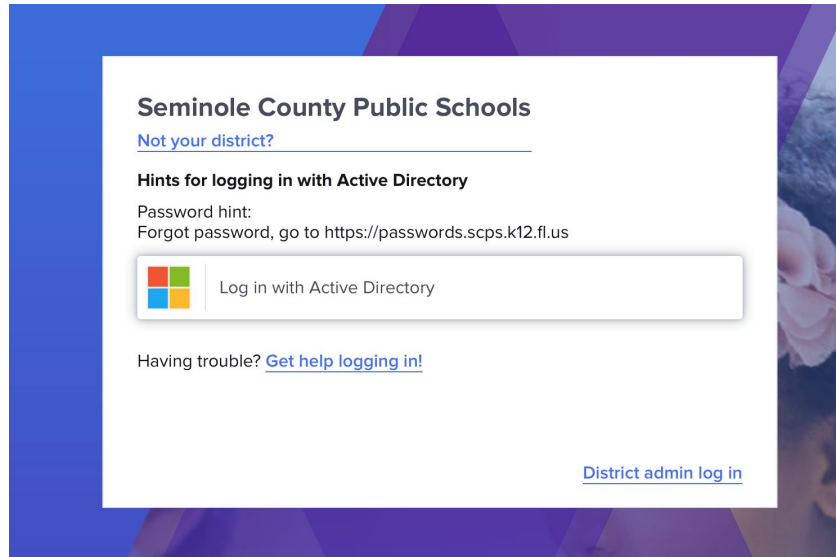

HOW TO LOG INTO THE PORTAL

LOGIN: STUDENTID@student.myscps.us

PASSWORD:

TO GET TO PORTAL, GO TO THE SCHOOL'S WEBSITE: www.hagertyhigh.scps.k12.fl.us

Click on The Portal on the upper right:

This will take you to a login screen where you will type the school's name in and click it when it appears in the drop-down menu.

Once you have done this, you will click Login with Active Directory.

This will take you to the login screen where you will enter the login and password provided with the @student.myscps.us (above)

Once you are in the Portal, there are tiles for eCampus, Skyward, and Google Drive. You can search at the top to find them quickly, but typically they are right on top. Skyward is for final grades, attendance and parent communication. eCampus is where all of the courses are housed. Click on the tile and then dashboard to see the courses the student is enrolled in. Click on any of those courses should show you the work they are doing so that the student can join in. Google Drive is often used in conjunction with eCampus. Other teachers use other Apps, but they are all located in The Portal as tiles.